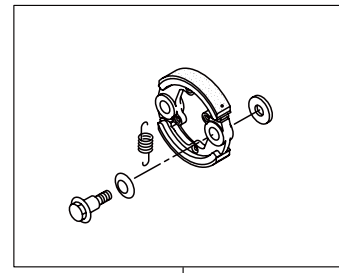

## CONTENTS

1. PARTS KIT .....	1
2. MAIN BODY .....	3
3. GEAR CASE.....	5
4. ENGINE .....	7
5. CARBURETOR, FUEL TANK .....	11
6. ACCESSORIES .....	13

2023. 01.

P/N 525397

BC5022RS  
1. PARTS KIT

1

2

3

BC5022RS  
2. MAIN BODY

Ref. No.	Part No.	Part Name	Q'ty	Remarks
2-1	365114	BC5022RS	1	
2-2	222543	Clutch Case Ass'y	1	Incl.3-10
2-3	222544	Bearing Case	1	
2-4	012649	Bearing	1	#6201ZZ
2-5	016732	Snap Ring	1	#32
2-6	217045	Buffer (A)	1	
2-7	217046	Buffer (B)	1	
2-8	217047	Washer	1	
2-9	092033	Screw	4	M5x15
2-10	222370	Driveshaft Tube Adapter	1	
2-11	217134	Bolt	1	M6x30
2-12	222546	Clutch Drum	1	
2-13	222522	Driveshaft Ass'y	1	
2-14	224129	Driveshaft Tube	1	
2-15	231143	Throttle Trigger	1	
2-16	234696	Hanging Bracket Ass'y	1	Incl.17,18
2-17	232700	Bolt	1	M5x25
2-18	126993	Nut	1	M5
2-19	244244	Label	1	BC5022RS
2-20	223188	Label	1	
2-21	228207	Label	1	
2-22	243344	Label	1	MADE IN JAPAN
2-23	234345	Hanging Strap Ass'y	1	
2-24	232104	Loop Handle Ass'y	1	Incl.25-27
2-25	226462	Loop Handle	1	
2-26	215608	Cap Screw	4	M5x30x16
2-27	081027	Nut	4	M5
2-28	232092	Safety Cover Ass'y	1	Incl.29-35
2-29	231262	Safety Cover Ass'y	1	Incl.30,31
2-30	237364	Threaded Bracket	1	
2-31	221580	Screw	1	4x8
2-32	232093	Bracket Ass'y	1	Incl.33-35
2-33	223179	Bracket	1	
2-34	220632	Cap Screw	2	M6x30
2-35	231704	Washer	2	6x13xt1.0
2-36	231882	String Cutter Ass'y	1	Incl.37-39
2-37	230747	String Cutter	1	
2-38	261250	Cap Screw	1	M5x20
2-39	228325	Nut	1	
2-40	230748	Cover Extention	1	
2-41	219113	Cap Screw	4	M6x20