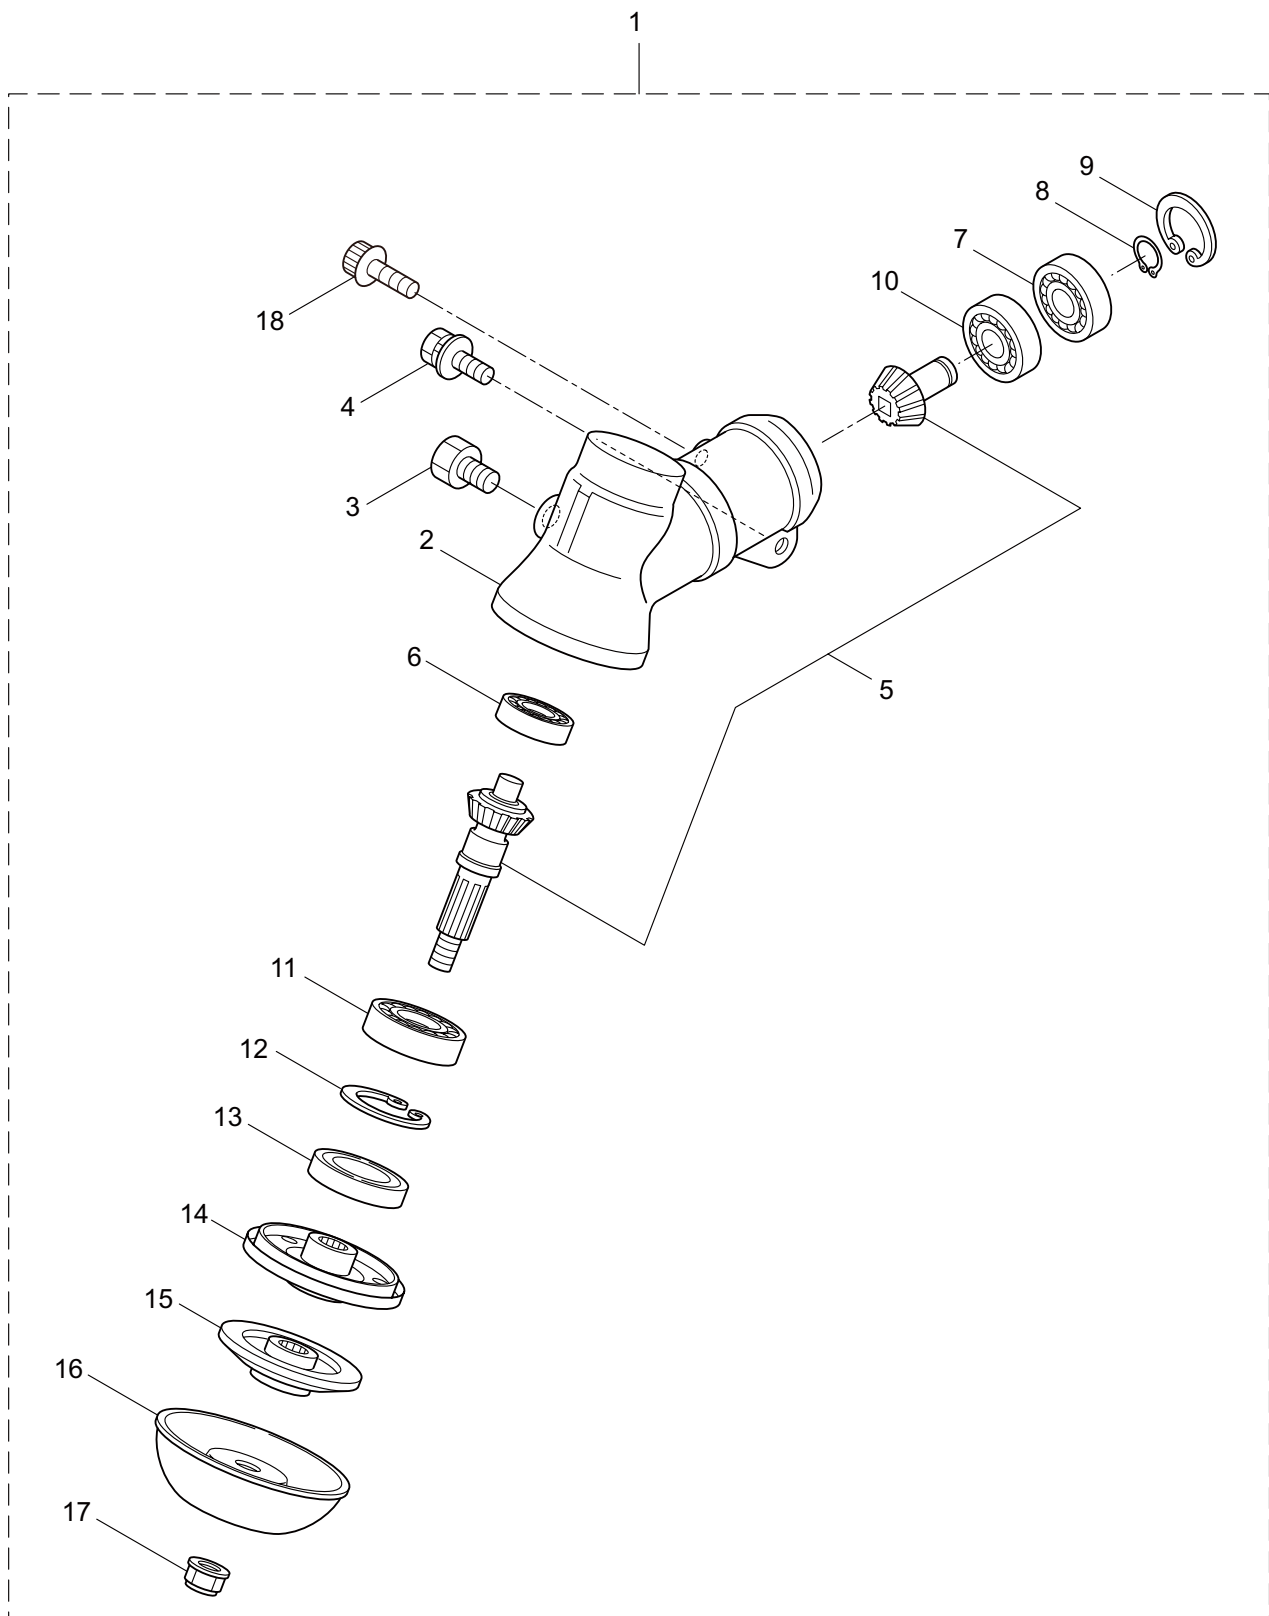

BC5022RS
3. GEAR CASE

Ref. No.	Part No.	Part Name	Q'ty	Remarks
3-1	234837	Gearcase Ass'y	1	Incl.2-18
3-2	232850	Gearcase	1	
3-3	234109	Bolt	1	M8x8
3-4	217134	Bolt	1	M6x30
3-5	234349	Gear Set	1	
3-6	014490	Bearing	1	#6000
3-7	106933	Bearing	1	#6000Z
3-8	014210	Snap Ring	1	#10
3-9	054676	Snap Ring	1	#26
3-10	014490	Bearing	1	#6000
3-11	012544	Bearing	1	#6202
3-12	012380	Snap Ring	1	#35
3-13	232049	Oil Seal	1	D21355
3-14	232322	Bracket A Ass'y	1	
3-15	232052	Bracket B	1	
3-16	230849	Stabilizer	1	
3-17	232920	Nut	1	M10x1.25
3-18	217135	Bolt	1	M6x10