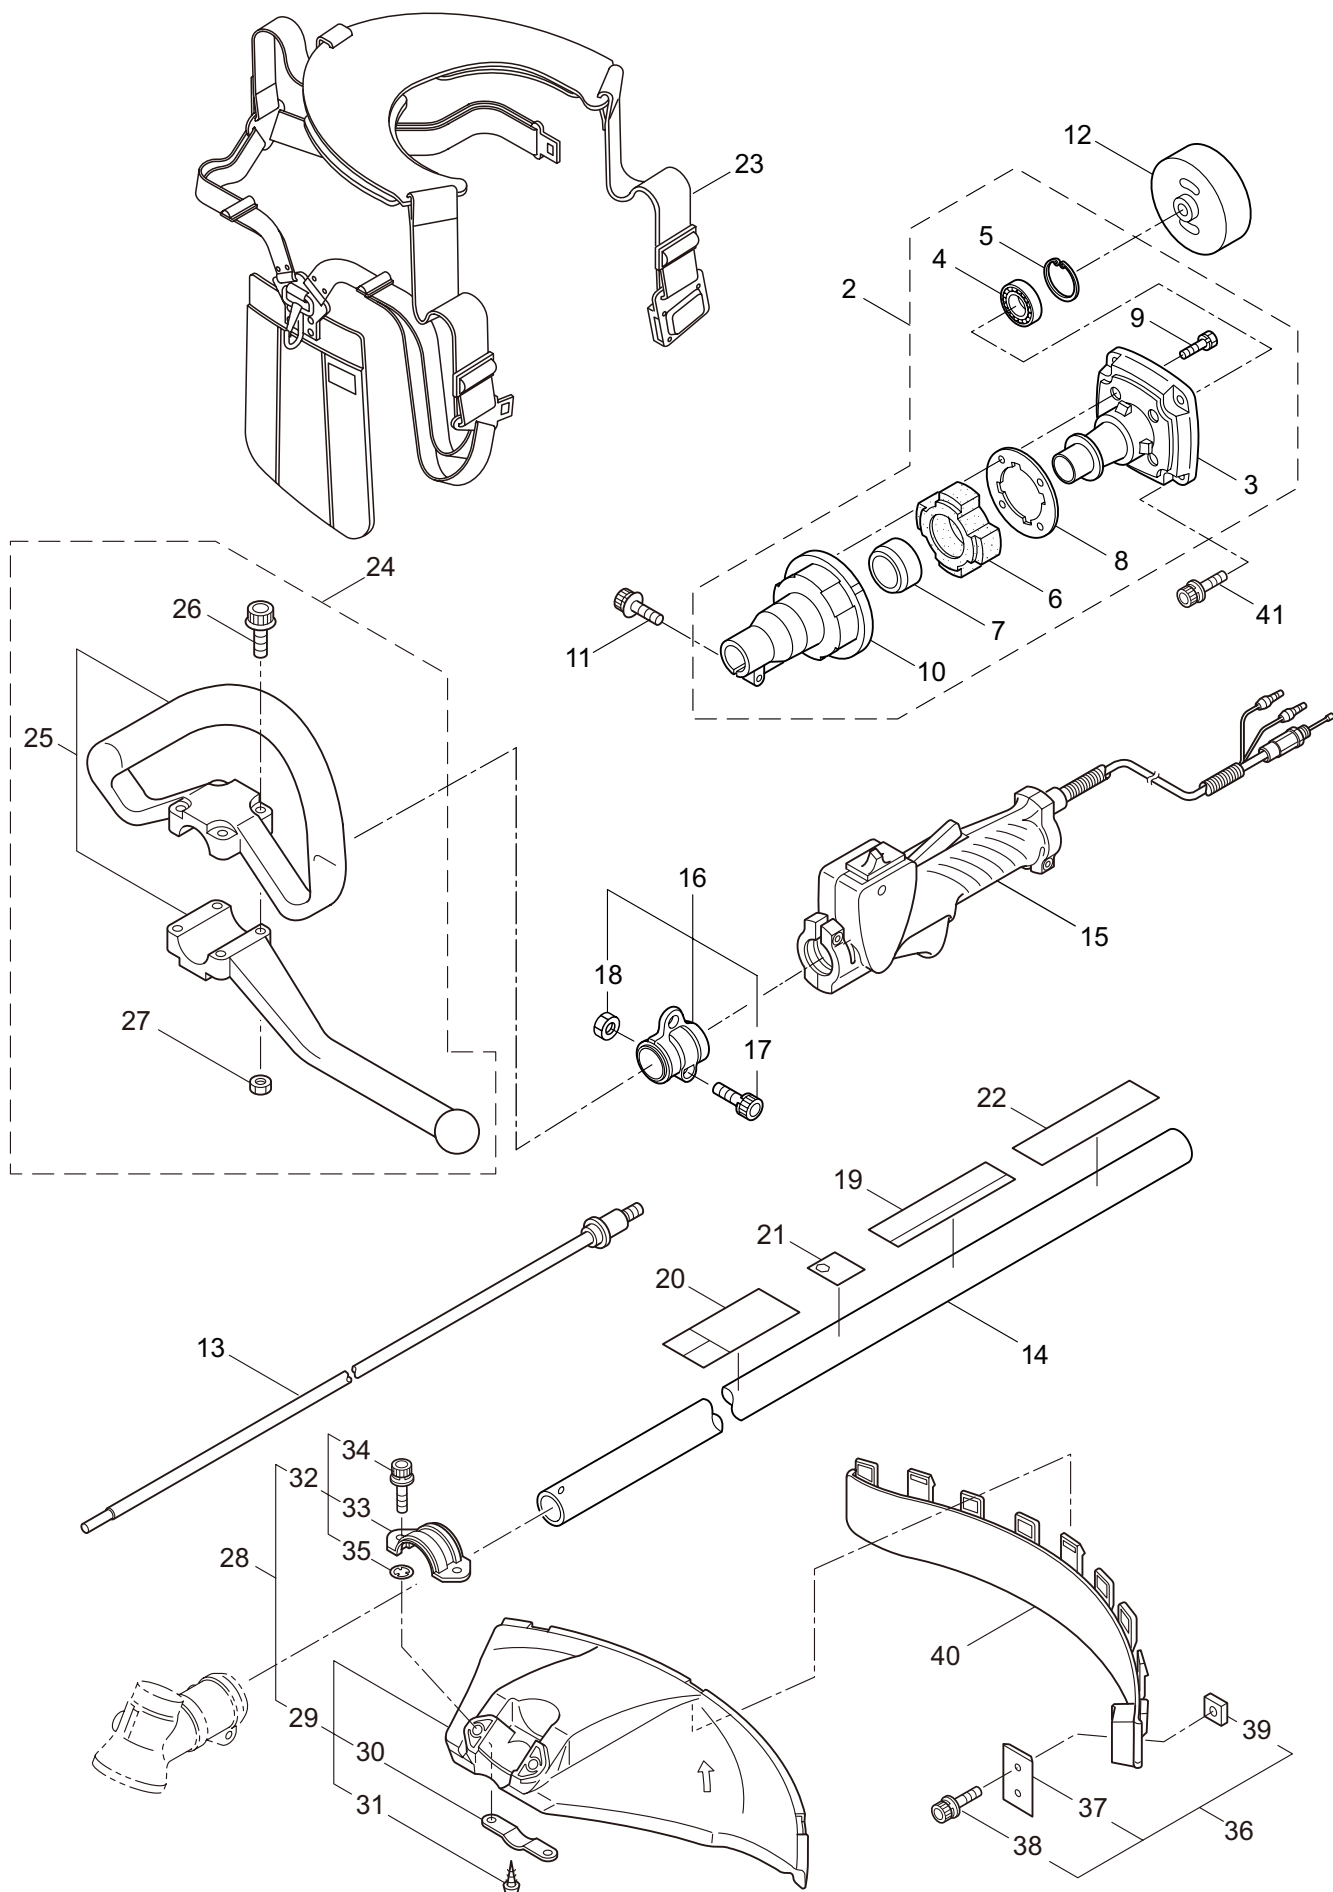

BC5022RS  
2. MAIN BODY

Ref. No.	Part No.	Part Name	Q'ty	Remarks
2-1	365114	BC5022RS	1	
2-2	222543	Clutch Case Ass'y	1	Incl.3-10
2-3	222544	Bearing Case	1	
2-4	012649	Bearing	1	#6201ZZ
2-5	016732	Snap Ring	1	#32
2-6	217045	Buffer (A)	1	
2-7	217046	Buffer (B)	1	
2-8	217047	Washer	1	
2-9	092033	Screw	4	M5x15
2-10	222370	Driveshaft Tube Adapter	1	
2-11	217134	Bolt	1	M6x30
2-12	222546	Clutch Drum	1	
2-13	222522	Driveshaft Ass'y	1	
2-14	224129	Driveshaft Tube	1	
2-15	231143	Throttle Trigger	1	
2-16	234696	Hanging Bracket Ass'y	1	Incl.17,18
2-17	232700	Bolt	1	M5x25
2-18	126993	Nut	1	M5
2-19	244244	Label	1	BC5022RS
2-20	223188	Label	1	
2-21	228207	Label	1	
2-22	243344	Label	1	MADE IN JAPAN
2-23	234345	Hanging Strap Ass'y	1	
2-24	232104	Loop Handle Ass'y	1	Incl.25-27
2-25	226462	Loop Handle	1	
2-26	215608	Cap Screw	4	M5x30x16
2-27	081027	Nut	4	M5
2-28	232092	Safety Cover Ass'y	1	Incl.29-35
2-29	231262	Safety Cover Ass'y	1	Incl.30,31
2-30	237364	Threaded Bracket	1	
2-31	221580	Screw	1	4x8
2-32	232093	Bracket Ass'y	1	Incl.33-35
2-33	223179	Bracket	1	
2-34	220632	Cap Screw	2	M6x30
2-35	231704	Washer	2	6x13xt1.0
2-36	231882	String Cutter Ass'y	1	Incl.37-39
2-37	230747	String Cutter	1	
2-38	261250	Cap Screw	1	M5x20
2-39	228325	Nut	1	
2-40	230748	Cover Extention	1	
2-41	219113	Cap Screw	4	M6x20

BC5022RS  
4. ENGINE

Ref. No.	Part No.	Part Name	Q'ty	Remarks
4-46	264588	Clamp	1	Incl.48-60
4-47	286919	Recoil Ass'y	1	
4-48	280994	Pulley	1	
4-49	280995	Spiral Spring	1	
4-50	280996	Pawl	1	
4-51	280997	Return Spring	1	
4-52	555277	Spring Comp	1	
4-53	280999	Plate	1	
4-54	281000	Set Screw	1	
4-55	281001	Pawl	2	
4-56	281002	Return Spring	2	
4-57	281004	Starter Rope	1	
4-58	262633	Starter Grip	1	
4-59	262981	Cap	1	
4-60	281005	Rope Stopper	1	
4-61	280834	Starter Pulley Ass'y	1	M5x40 M8 MARUYAMA
4-62	286922	Adapter	1	
4-63	261999	Cap Screw	4	
4-64	126990	Nut	1	
4-65	248685	Label	1	
4-66	265694	Label	1	MARUYAMA
4-67	246302	Label	1	
4-68	285735	Packing	4	