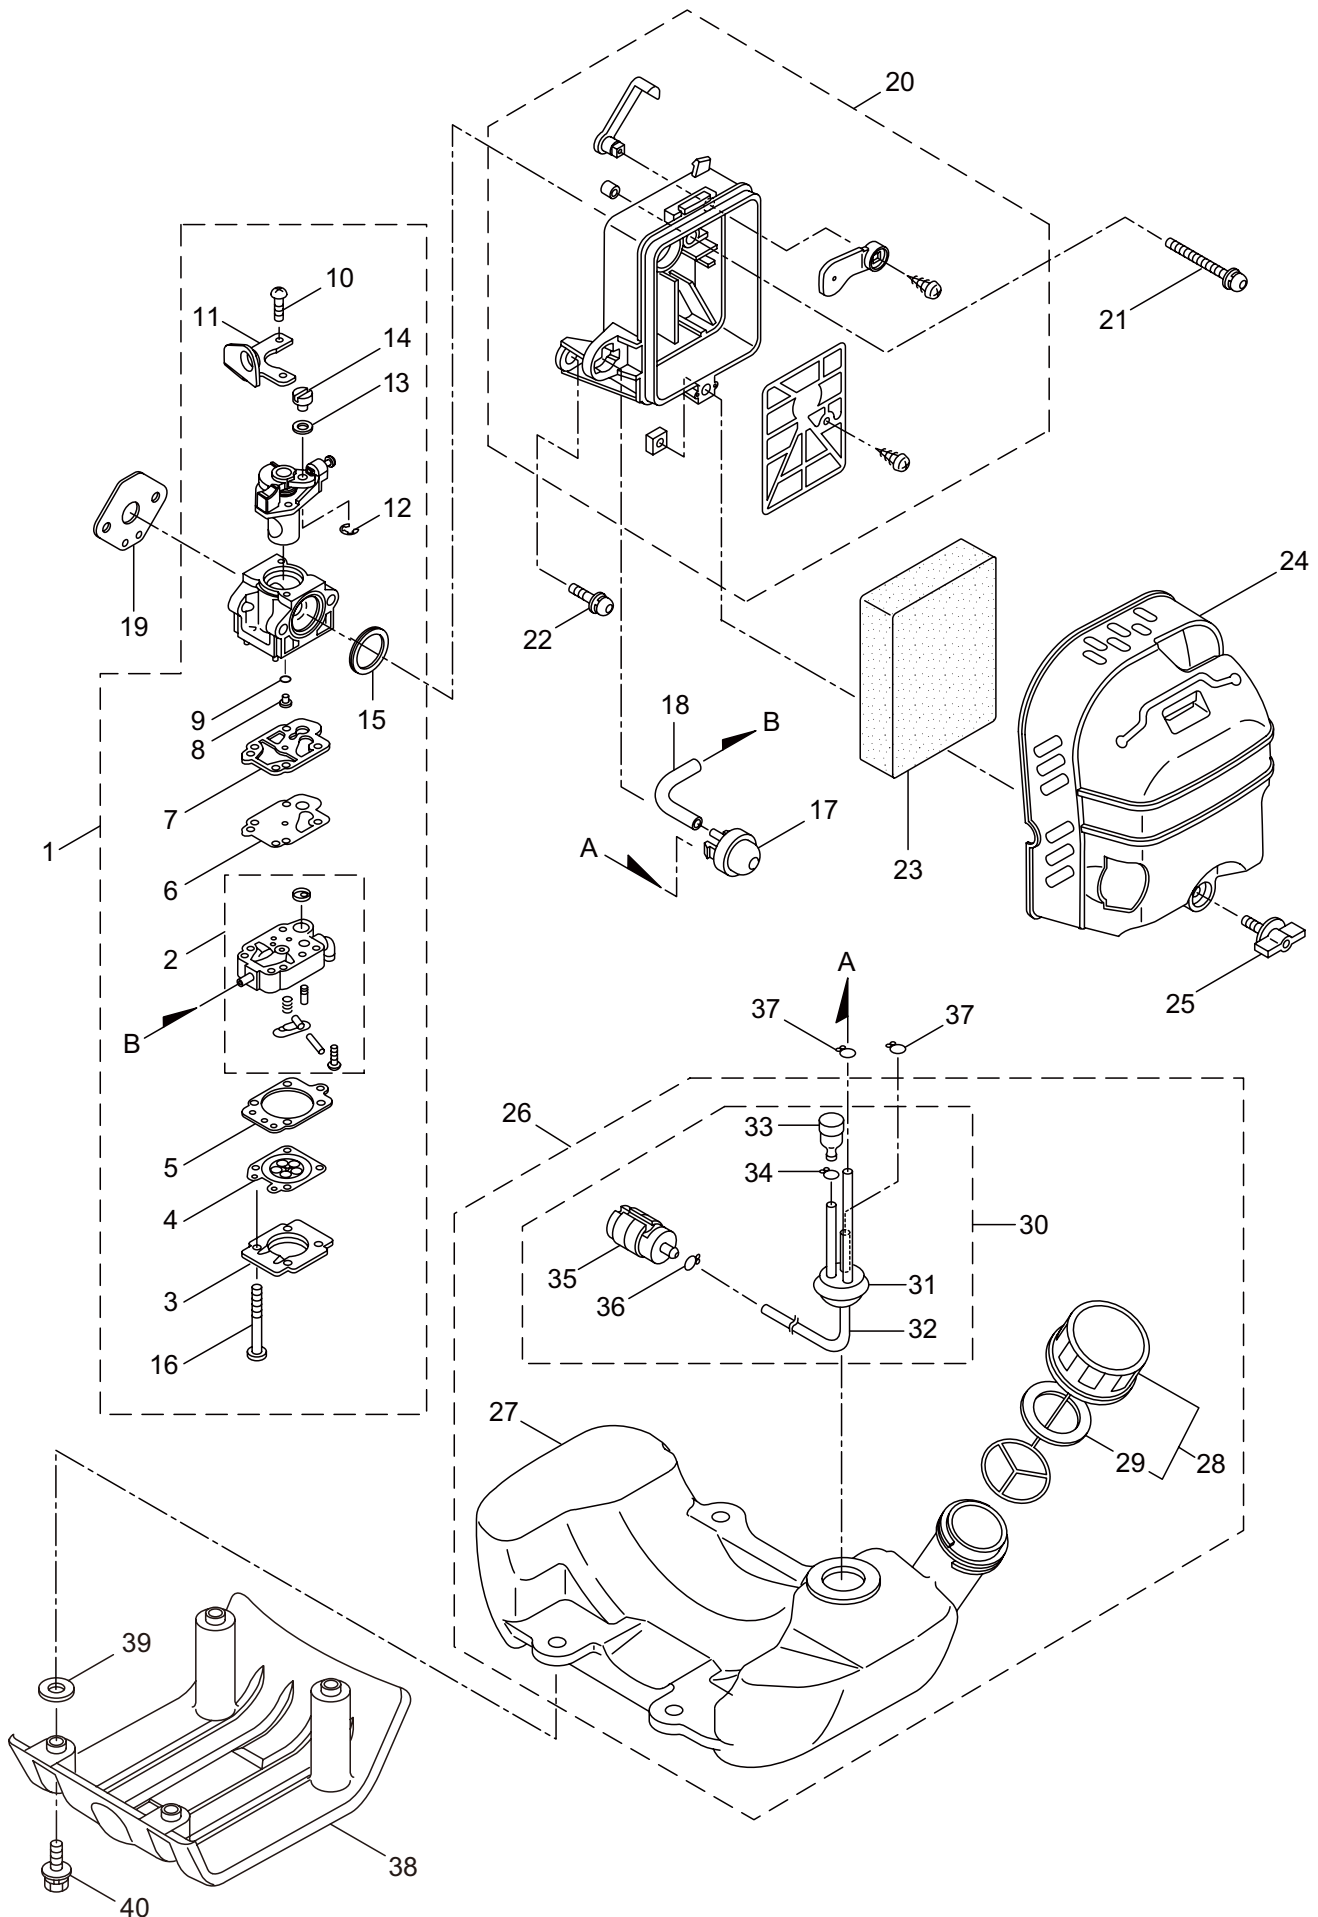

BC5022RS

5. CARBURETOR, FUEL TANK

Ref. No.	Part No.	Part Name	Q'ty	Remarks	
5-1	289479	Carburetor Ass'y	1	Incl.2-16	
5-2	283124	Pump Body	1		
5-3	263726	Cover Plate	1		
5-4	283905	Diaphragm, Metering	1		
5-5	263727	Gasket	1		
5-6	262994	Diaphragm,Fuel Pump	1		
5-7	282576	Gasket	1		
5-8	246486	Main Jet	1		
5-9	261871	O-Ring	1		
5-10	261875	Screw	2		
5-11	264677	Bracket	1		
5-12	261876	E-Ring	1		
5-13	264678	Washer	1		
5-14	261658	Swivel	1		
5-15	261657	Packing	1		
5-16	263737	Screw	4		
5-17	282299	Pump	1		
5-18	282512	Fuel Pipe	1		
5-19	282301	Gasket	1		
5-20	249203	Case A Ass'y	1		
5-21	261814	Cap Screw	2	M5x50	
5-22	264807	Cap Screw	1	M5x16	
5-23	282306	Element	1		
5-24	285814	Cleaner Cover	1		
5-25	279350	Knob	1		
5-26	286893	Fuel Tank Ass'y	1	Incl.27-36	
5-27	286067	Fuel Tank	1		
5-28	275306	Fuel Tank Cap Ass'y	1	Incl.29	
5-29	274875	Gasket	1		
5-30	286794	Fuel Pipe Pick-up Ass'y	1	Incl.31-36	
5-31	268065	Grommet	1		
5-32	262649	Fuel Pipe	1		
5-33	261590	Breather	1		
5-34	261117	Clip	1		
5-35	247107	Filter Ass'y	1		
5-36	261117	Clip	1		
5-37	261117	Clip	2		
5-38	285819	Stand	1		
5-39	285735	Packing	4		
5-40	281714	Cap Screw	4		M5x20