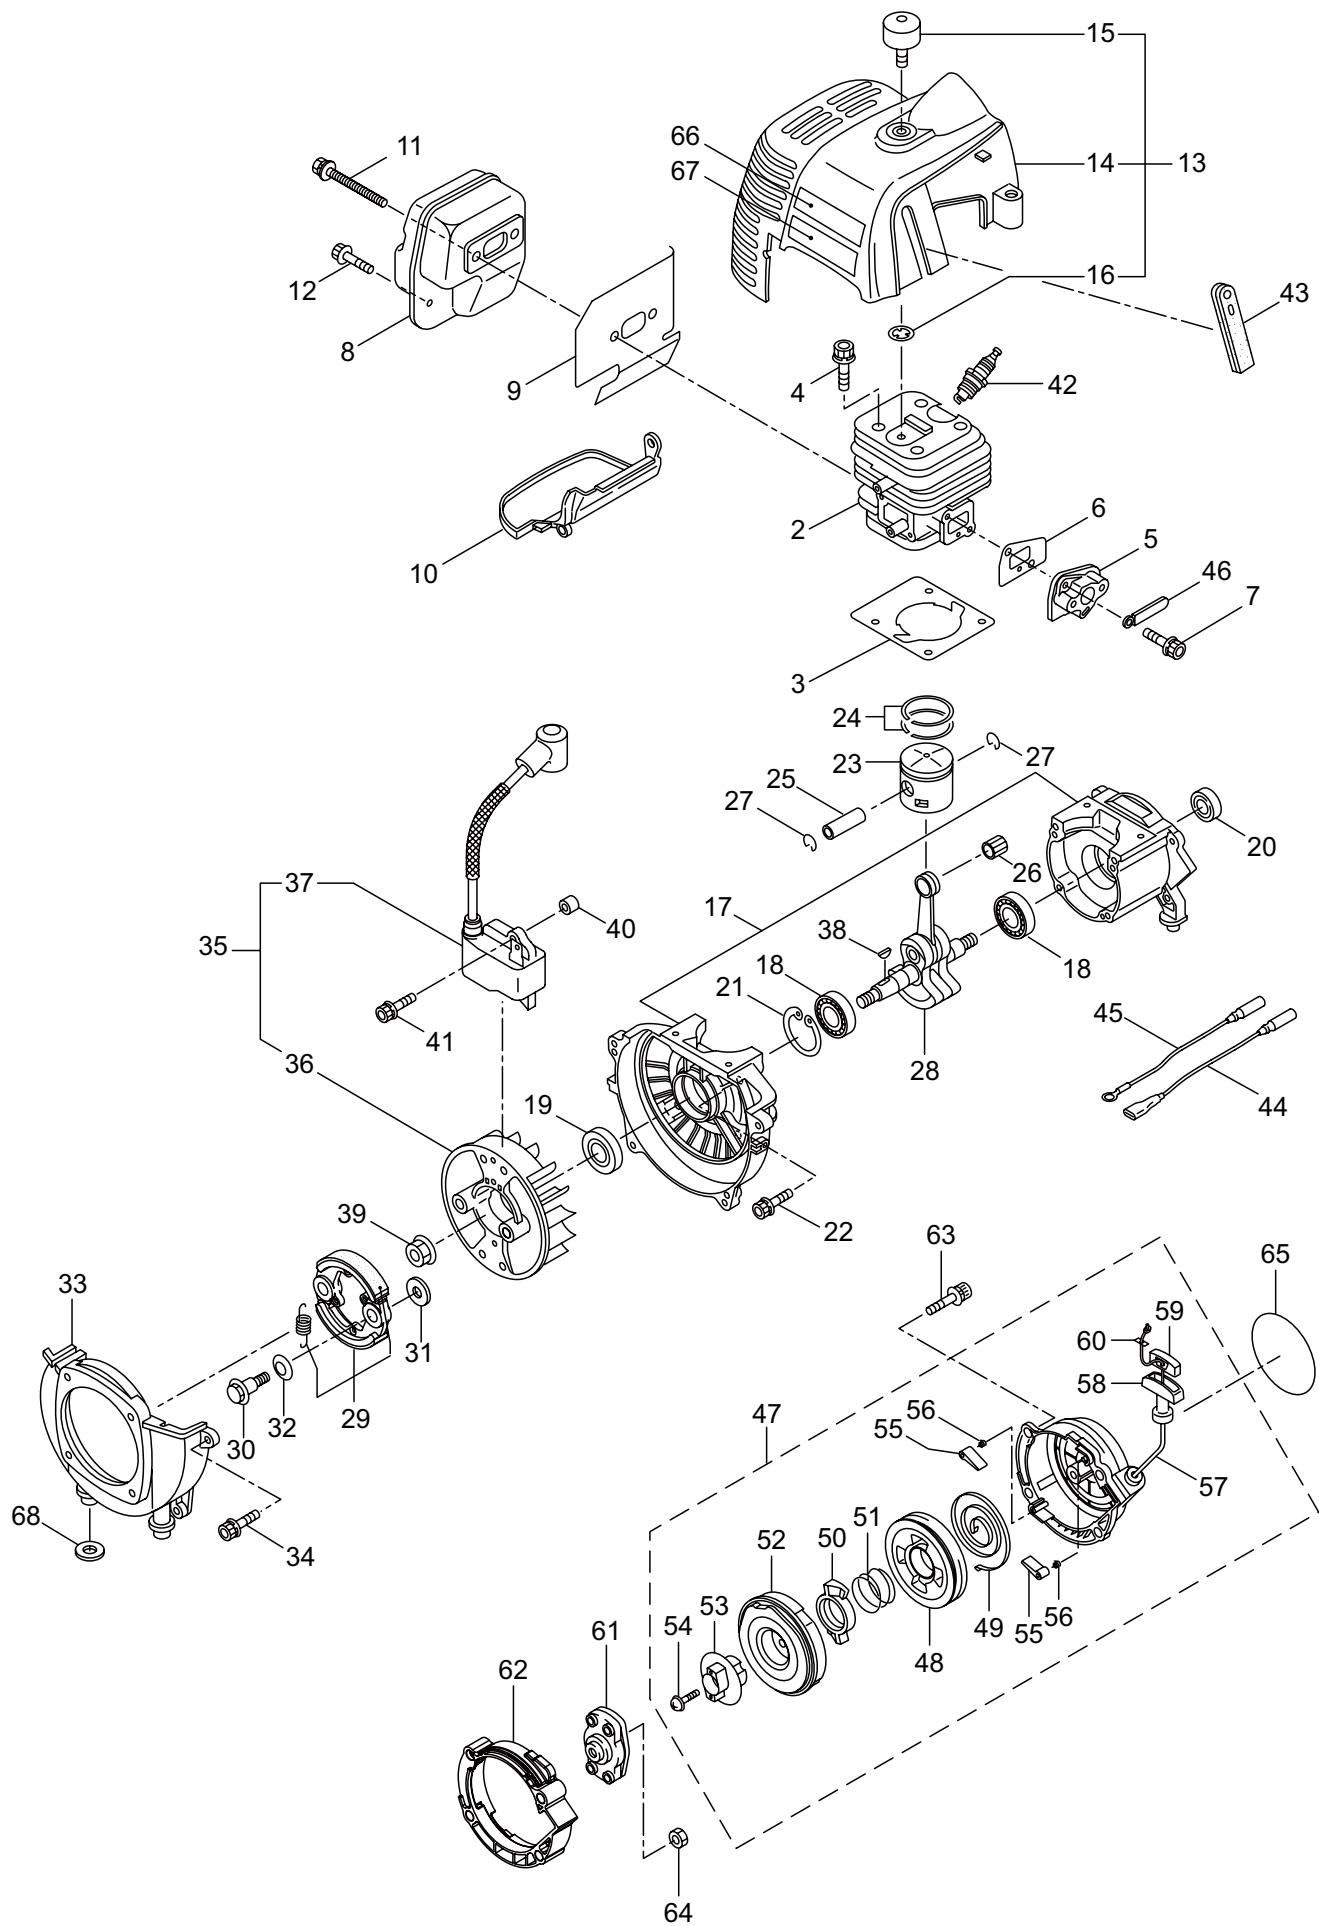

BC5022RS
4. ENGINE

Ref. No.	Part No.	Part Name	Q'ty	Remarks
4-1	875709	Engine	1	CE500/17
4-2	288125	Cylinder	1	
4-3	288171	Gasket	1	
4-4	261246	Cap Screw	4	M5x25
4-5	285778	Insulator	1	New gasket required
4-6	285779	Gasket	1	
4-7	265924	Cap Screw	2	M5x25
4-8	288276	Muffler Comp	1	
4-9	285783	Gasket	1	
4-10	285784	Under Cover	1	
4-11	266713	Cap Screw	2	M5x60
4-12	283315	Screw	1	M5x12W-12
4-13	286891	Top Cover Ass'y	1	Incl.14-16
4-14	285786	Top Cover	1	
4-15	285843	Knob	1	
4-16	286362	Washer	1	M6
4-17	288200	Crankcase	1	
4-18	262658	Bearing	2	#6202C3
4-19	246472	Oil Seal	1	
4-20	246471	Oil Seal	1	
4-21	012380	Snap Ring	1	#35
4-22	261612	Cap Screw	4	M5x30
4-23	246091	Piston	1	
4-24	282941	Piston Ring	2	(2)Required
4-25	262749	Piston Pin	1	
4-26	262659	Bearing,Needle	1	KTV111414EG01B2
4-27	262479	Clip,Piston Pin	2	
4-28	285797	Crankshaft/Conn.Rod Ass'y	1	
4-29	286905	Clutch Ass'y	1	
4-30	246377	Clutch Bolt	2	M8x1.25
4-31	262683	Washer	2	8x22xt1.2
4-32	262682	Wave Washer	2	
4-33	282285	Fan Cover	1	
4-34	261250	Cap Screw	4	M5x20
4-35	246097	Magneto Ass'y	1	Incl.36,37
4-36	246074	Rotor/Fan	1	
4-37	279547	Ignition Coil Ass'y	1	
4-38	261076	Woodruff Key	1	3x10
4-39	262731	Nut,Rotor	1	M10
4-40	280381	Spacer	2	
4-41	261256	Cap Screw	2	M4x25
4-42	288264	Spark Plug	1	BPMR8Y
4-43	286988	Grommet	1	
4-44	283735	Wire, Coil	1	
4-45	284541	Wire,Lead	1