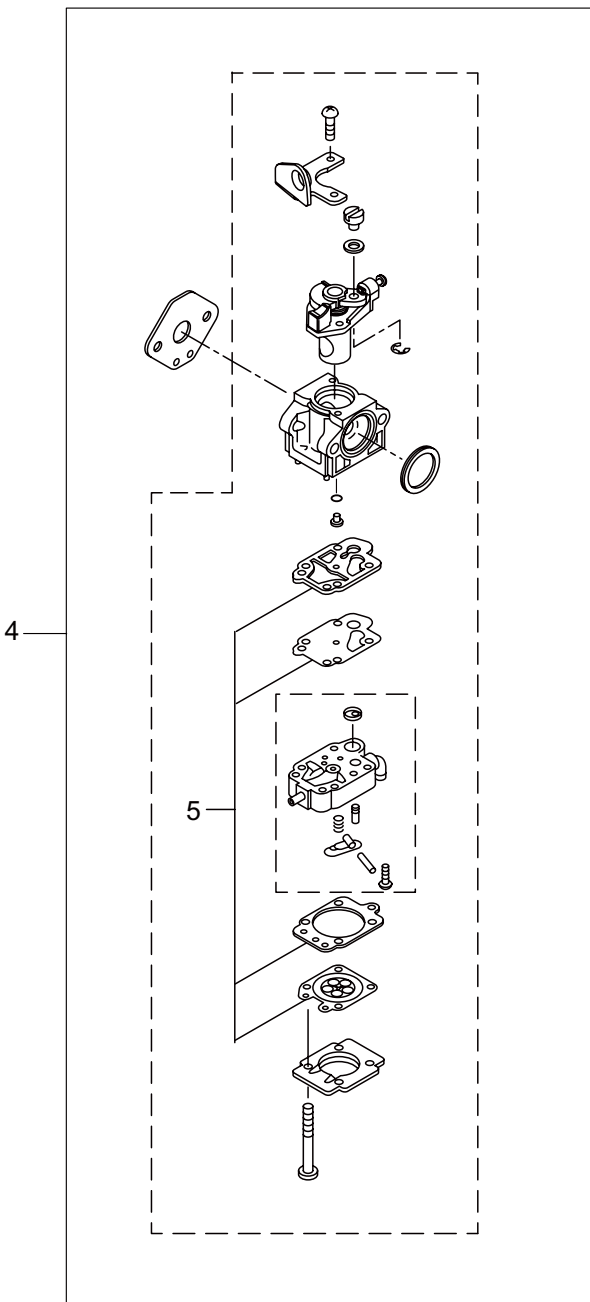

## CONTENTS

1. PARTS KIT .....	1
2. MAIN BODY .....	3
3. GEAR CASE.....	5
4. ENGINE .....	7
5. CARBURETOR, FUEL TANK .....	11
6. ACCESSORIES .....	13

2023. 01.

P/N 525397

BC5022RS  
1. PARTS KIT

1

2

3

BC5022RS  
2. MAIN BODY

Ref. No.	Part No.	Part Name	Q'ty	Remarks
2-1	365114	BC5022RS	1	
2-2	222543	Clutch Case Ass'y	1	Incl.3-10
2-3	222544	Bearing Case	1	
2-4	012649	Bearing	1	#6201ZZ
2-5	016732	Snap Ring	1	#32
2-6	217045	Buffer (A)	1	
2-7	217046	Buffer (B)	1	
2-8	217047	Washer	1	
2-9	092033	Screw	4	M5x15
2-10	222370	Driveshaft Tube Adapter	1	
2-11	217134	Bolt	1	M6x30
2-12	222546	Clutch Drum	1	
2-13	222522	Driveshaft Ass'y	1	
2-14	224129	Driveshaft Tube	1	
2-15	231143	Throttle Trigger	1	
2-16	234696	Hanging Bracket Ass'y	1	Incl.17,18
2-17	232700	Bolt	1	M5x25
2-18	126993	Nut	1	M5
2-19	244244	Label	1	BC5022RS
2-20	223188	Label	1	
2-21	228207	Label	1	
2-22	243344	Label	1	MADE IN JAPAN
2-23	234345	Hanging Strap Ass'y	1	
2-24	232104	Loop Handle Ass'y	1	Incl.25-27
2-25	226462	Loop Handle	1	
2-26	215608	Cap Screw	4	M5x30x16
2-27	081027	Nut	4	M5
2-28	232092	Safety Cover Ass'y	1	Incl.29-35
2-29	231262	Safety Cover Ass'y	1	Incl.30,31
2-30	237364	Threaded Bracket	1	
2-31	221580	Screw	1	4x8
2-32	232093	Bracket Ass'y	1	Incl.33-35
2-33	223179	Bracket	1	
2-34	220632	Cap Screw	2	M6x30
2-35	231704	Washer	2	6x13xt1.0
2-36	231882	String Cutter Ass'y	1	Incl.37-39
2-37	230747	String Cutter	1	
2-38	261250	Cap Screw	1	M5x20
2-39	228325	Nut	1	
2-40	230748	Cover Extention	1	
2-41	219113	Cap Screw	4	M6x20