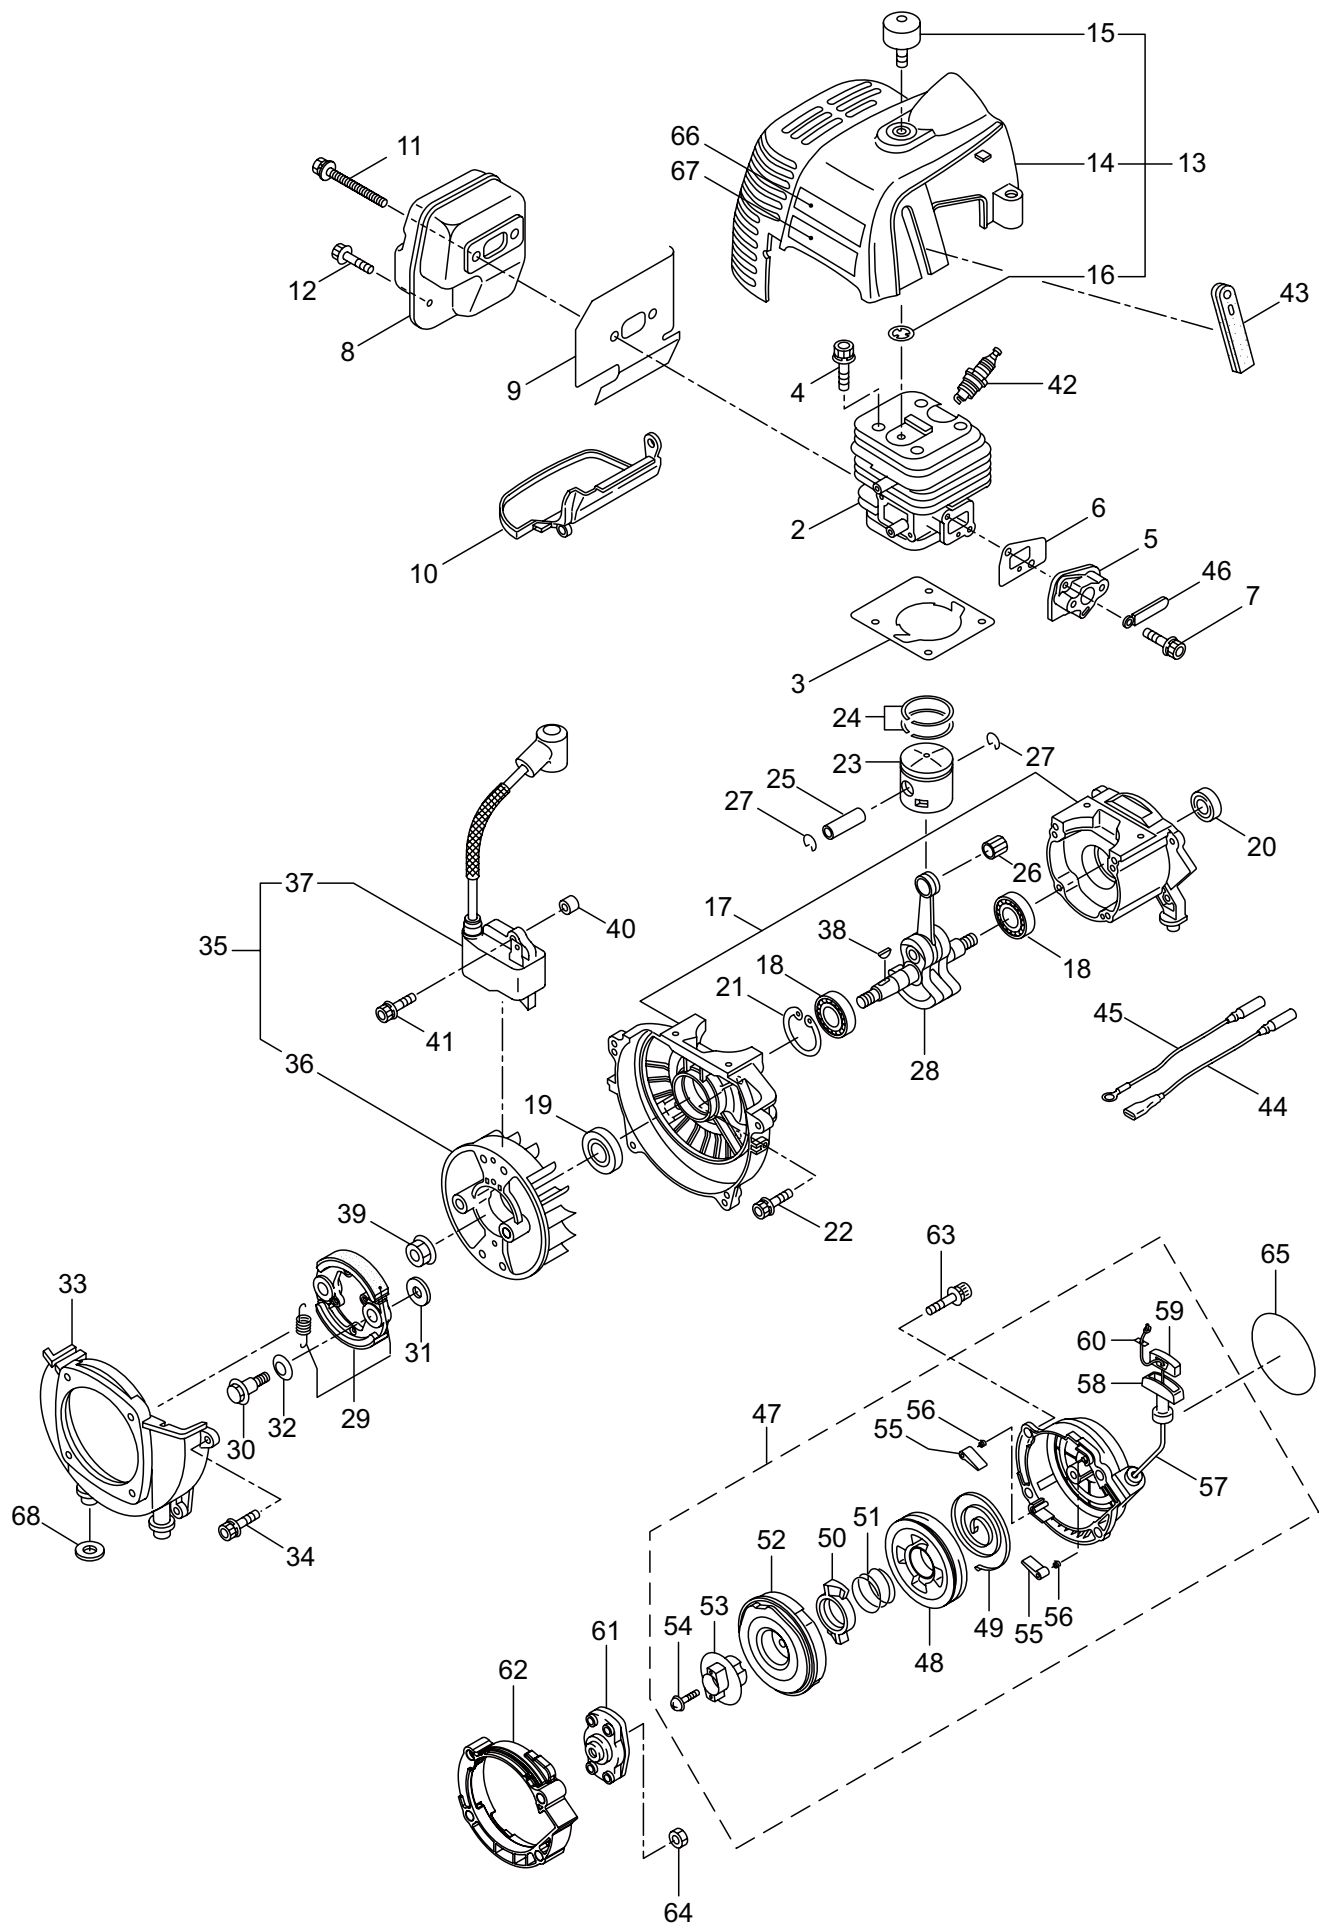

BC5022RS
4. ENGINE

Ref. No.	Part No.	Part Name	Q'ty	Remarks
4-46	264588	Clamp	1	Incl.48-60
4-47	286919	Recoil Ass'y	1	
4-48	280994	Pulley	1	
4-49	280995	Spiral Spring	1	
4-50	280996	Pawl	1	
4-51	280997	Return Spring	1	
4-52	555277	Spring Comp	1	
4-53	280999	Plate	1	
4-54	281000	Set Screw	1	
4-55	281001	Pawl	2	
4-56	281002	Return Spring	2	
4-57	281004	Starter Rope	1	
4-58	262633	Starter Grip	1	
4-59	262981	Cap	1	
4-60	281005	Rope Stopper	1	
4-61	280834	Starter Pulley Ass'y	1	M5x40 M8 MARUYAMA
4-62	286922	Adapter	1	
4-63	261999	Cap Screw	4	
4-64	126990	Nut	1	
4-65	248685	Label	1	
4-66	265694	Label	1	MARUYAMA
4-67	246302	Label	1	
4-68	285735	Packing	4