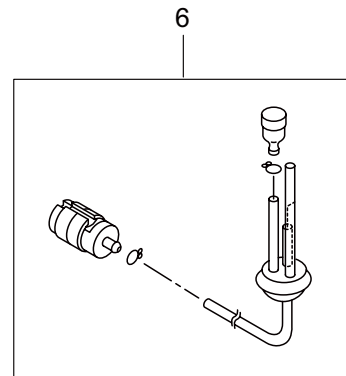

BC5022RS
1. PARTS KIT

1

2

3

4

5

6